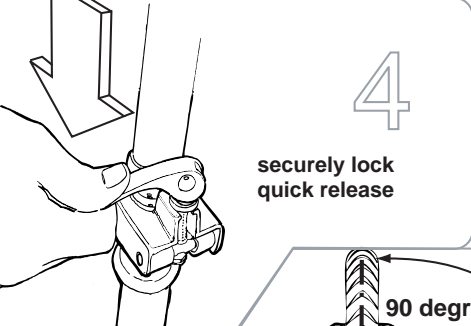

handlebar assembly

CURRIE

Customer Service (800) 377-4532
www.CurrieTech.com