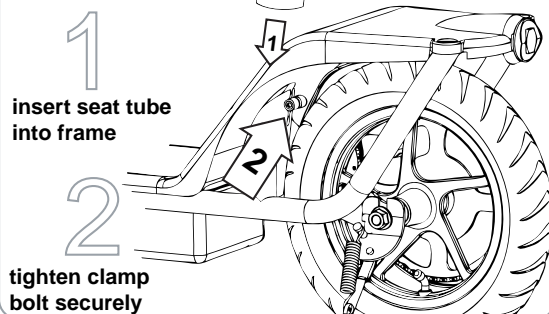

750

scooter QuickStart guide

refer to owners manual for complete assembly instructions

charge 6-8 hours before first use

re-charge immediately after each use for 6-8 hours

front wheel assembly

seat assembly