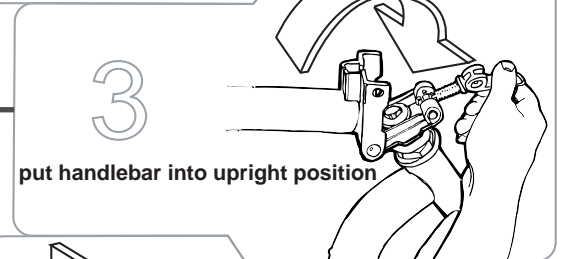

handlebar assembly

CURRIE

Customer Service (800) 377-4532
www.CurrieTech.com