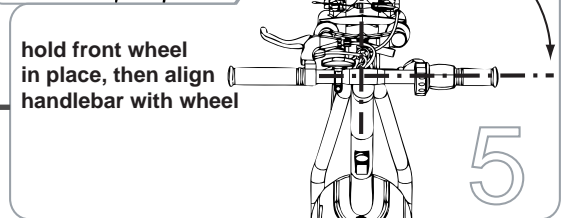

handlebar assembly

CURRIE

Customer Service (800) 377-4532
www.CurrieTech.com