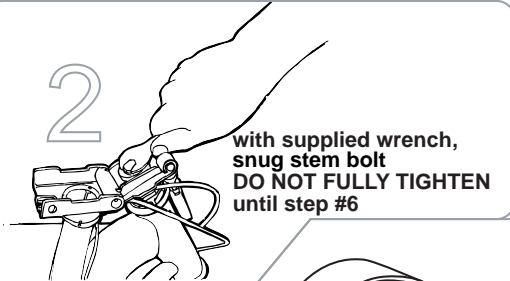

handlebar assembly

CURRIE

Customer Service (800) 377-4532
www.CurrieTech.com