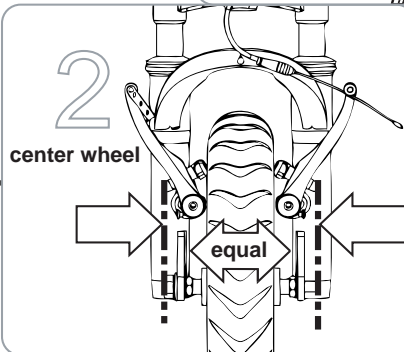

750

scooter QuickStart guide

refer to owners manual for complete assembly instructions

charge 6-8 hours before first use

re-charge immediately after each use for 6-8 hours

front wheel assembly

seat assembly