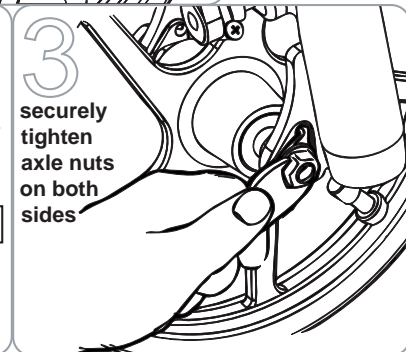

750

scooter QuickStart guide

refer to owners manual for complete assembly instructions

charge 6-8 hours before first use

re-charge immediately after each use for 6-8 hours

front wheel assembly

seat assembly