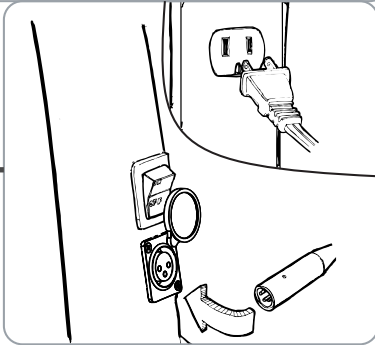

750

scooter QuickStart guide

refer to owners manual for complete assembly instructions

charge 6-8 hours before first use

re-charge immediately after each use for 6-8 hours

front wheel assembly

seat assembly