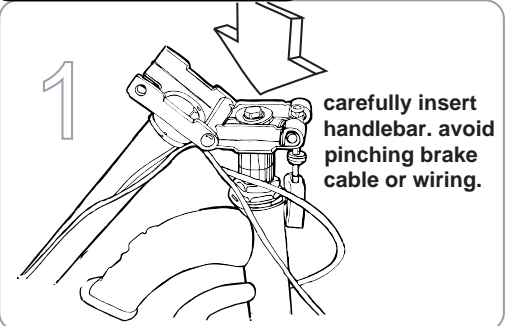

handlebar assembly

CURRIE

Customer Service (800) 377-4532
www.CurrieTech.com