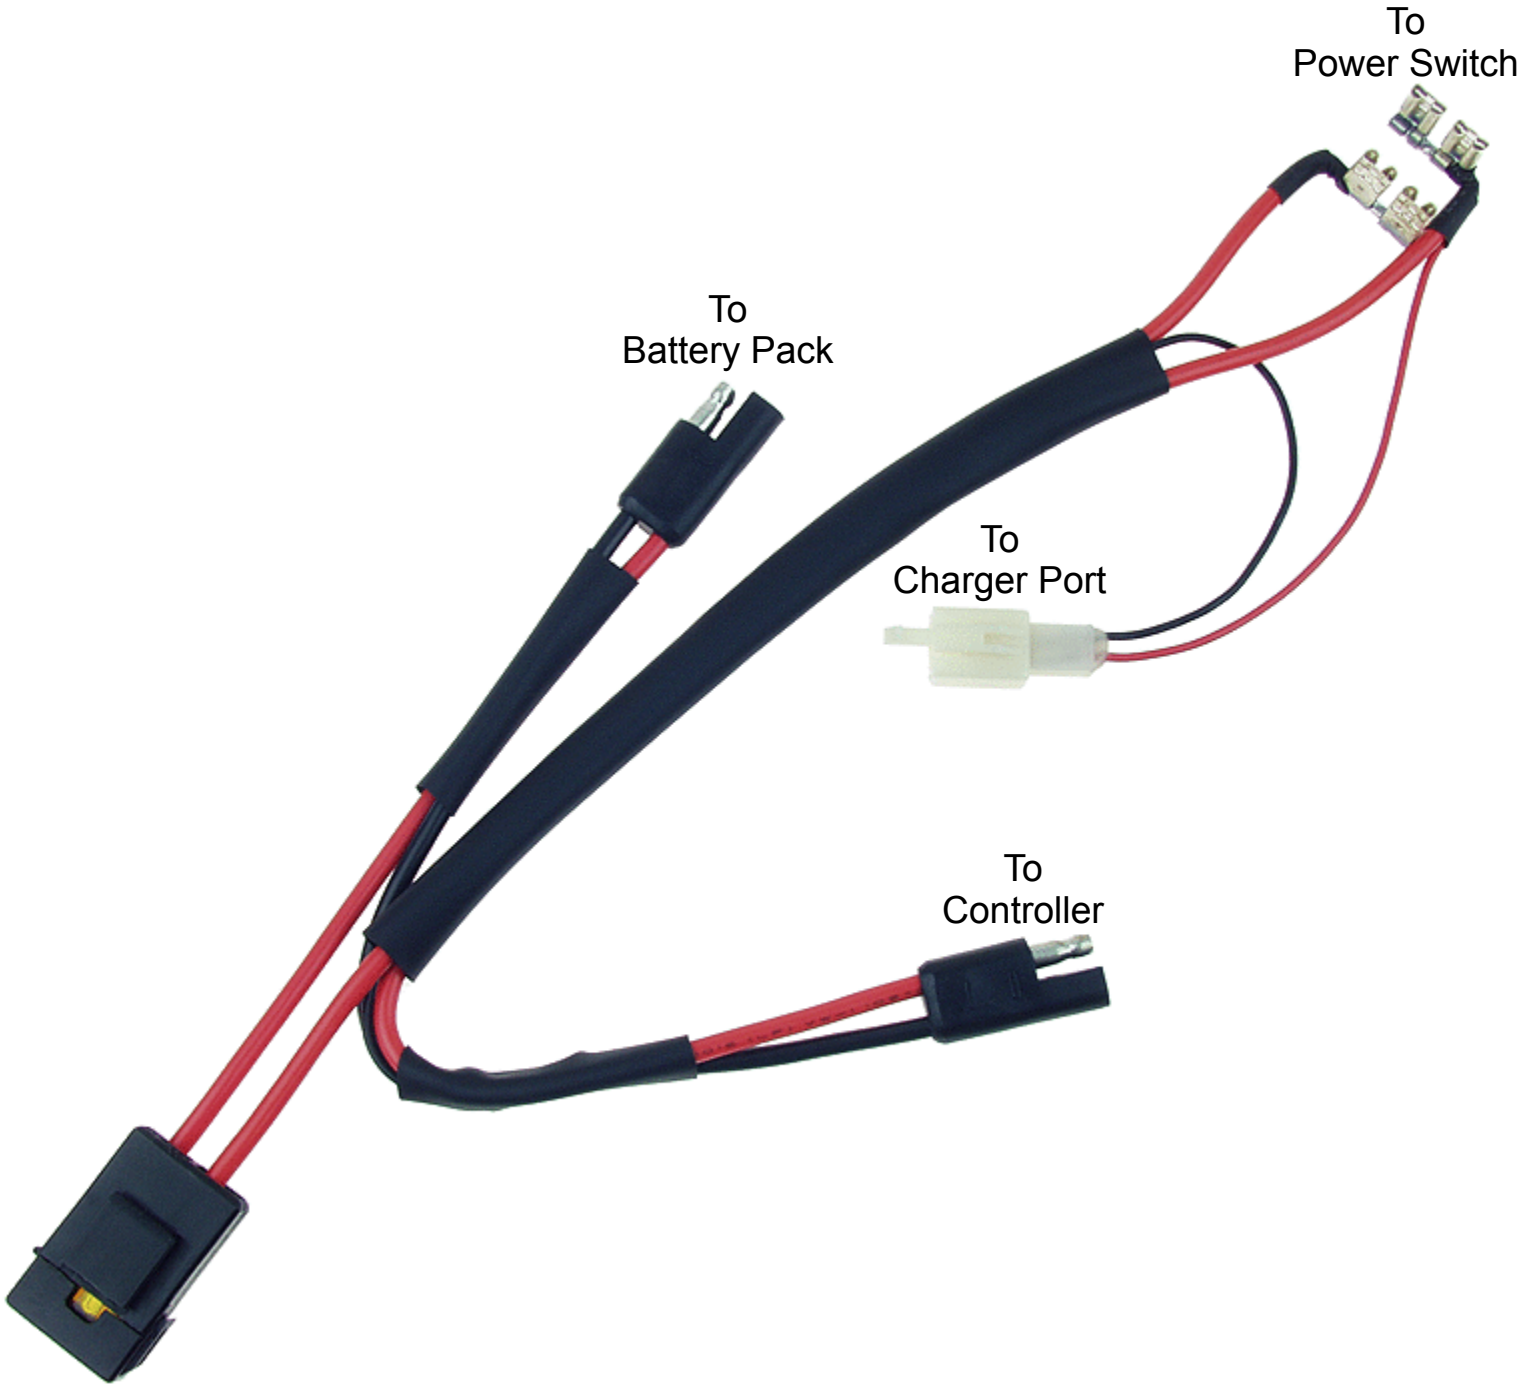

# CNX-BA05604

## Installation Directions

Includes  
40 Amp ATO Fuse  
Pre-Installed In  
Fuseholder

Replace blown fuse or stock up on spares with 40 Amp ATO fuse [ElectricScooterParts.com](http://ElectricScooterParts.com) item # FUS-ATO40.