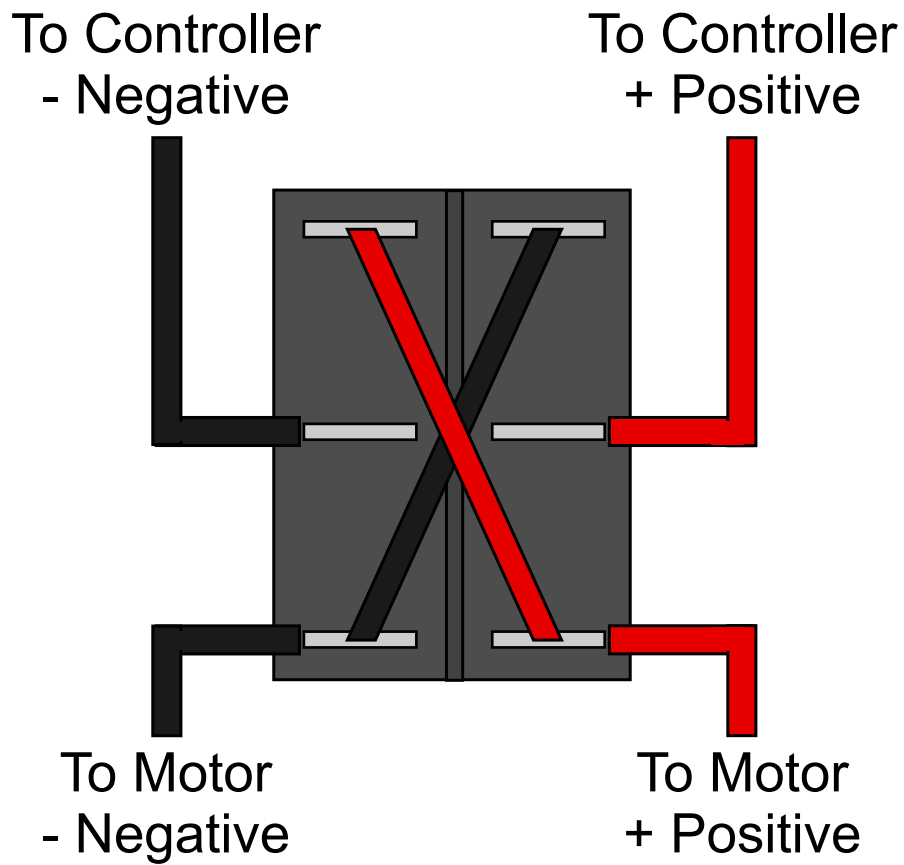

SWT-710

Wiring Diagram

Mounting Hole Size