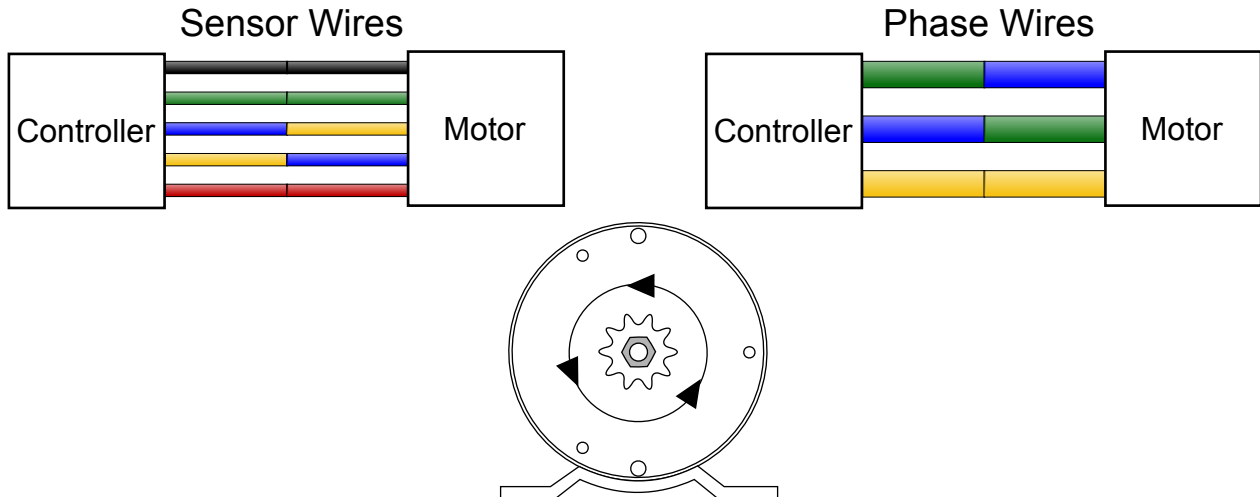

# SPD-602000BLDC

## How To Change Motor Direction

### Clockwise Direction

### Counterclockwise Direction

**Warning:** Never change the positions of the red and black sensor wires. Red must always go to red and black must always go to black otherwise damage to the motor will occur.