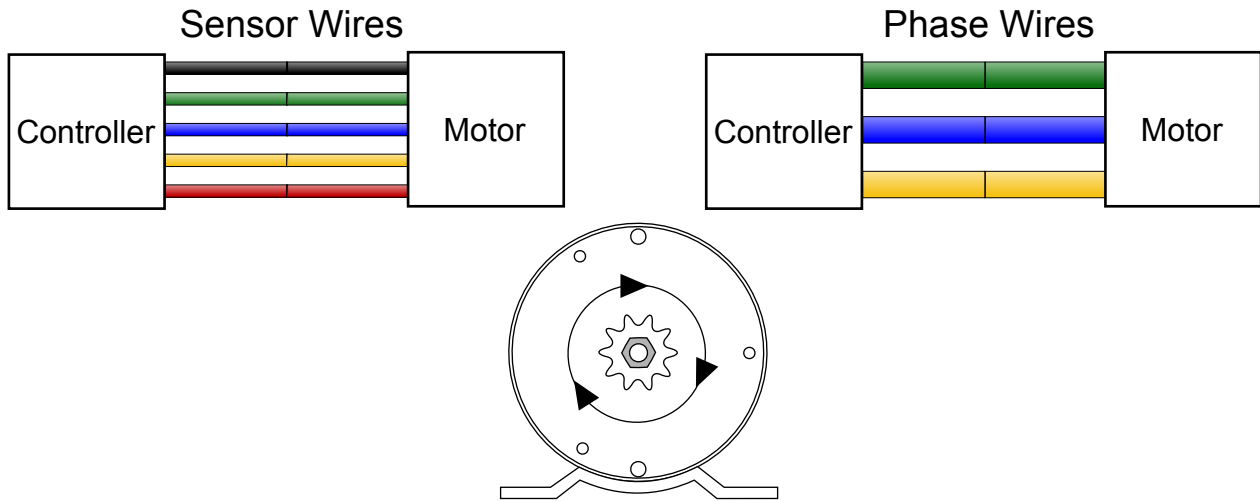

# SPD-602000BLDC

## How To Change Motor Direction

### Counterclockwise Direction

**Warning:** Never change the positions of the red and black sensor wires. Red must always go to red and black must always go to black otherwise damage to the motor will occur.